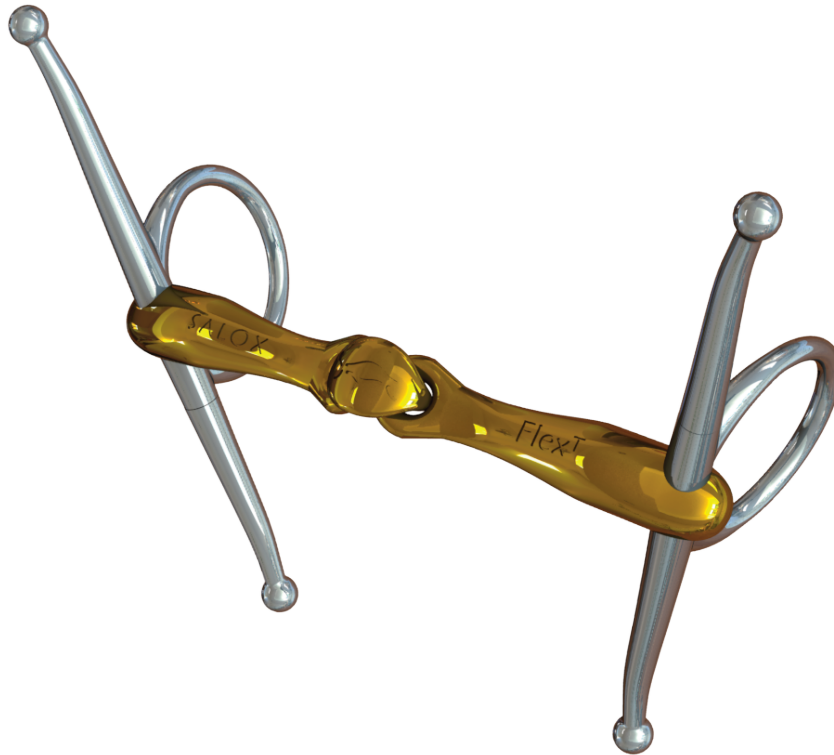

# Turtle Tactio with Flex Full Cheek

Available in 16mm (7011-FC-TTO)

See Video

Scan or visit website

Specifically engineered to accommodate the larger or sensitive tongue. Often quiets the overactive mouth negating the need to employ tight nosebands.

The Full Cheek reinforces the turning aid promoting straightness and turning. Particularly useful for the young horse in order to establish the bend etc. Also highly recommended for the novice rider who may not fully support their inside rein as the Full Cheek will stabilise the mouthpiece therefore not allowing it to slide across the mouth.

CODE	MOUTHPIECE	THICKNESS	DRESSAGE LEGAL	RING SIZE	XS 108-118mm	S 118-128mm	M 128-138mm	L 138-148mm	XL 148-158mm	XXL 158-168mm
7011-FC-TTO	TURTLE TACTIO FLEXT	16mm	Y	NA						

Join the Bitting Revolution™